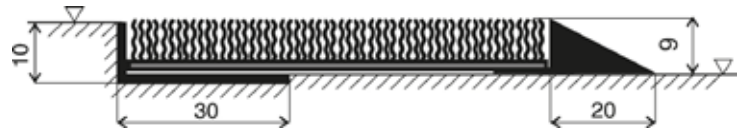

TECHNICAL DATA SHEET - VICTORIA

Shag mat for wiping off dirt and water from shoes. Made from very durable polyamide fibre sealed into an impermeable base. This mat is designed for high foot traffic and heavily frequented entrances. It is highly resistant to sunlight and abrasions. We can also supply the Victoria mat in 50 × 50 cm tiles, which can be laid in any shape. Individual tiles can be replaced after normal wear and tear.

The mat can be used for emergency routes and is certified according to the EN 13501-1 standard. Classification: Bfl-s1

brown:

black:

Technical parameters

Dimensions:	According to the client's requirements (one size max. 195 cm) or tile size 50 × 50 cm (the fire resistance is Cfl-s1 in this module variant)
Height:	9 mm
Material:	100% recyclable polyamide
Weight:	3 700 g/m ²
Installation:	At floor level into a recessed hole fitted with an Al frame 10/30/2 mm, or placed on the floor with a 2 cm wide rubber ledge.
Maintenance:	vacuum, pressure wash or scrub as necessary