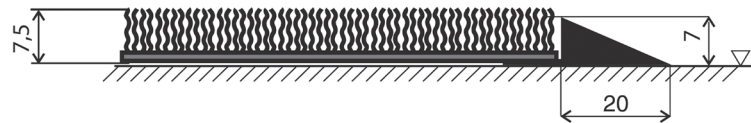

TECHNICAL DATA SHEET - ALBA

Mat for medium foot traffic. Made of polyamide fibre arranged in dense alternating rows and sealed in an impermeable base. We recommend the Alba mat as a 2nd or 3rd cleaning zone.

Flammability classification: Cfl-s1

Technical parameters

Dimensions:	According to the client's requirements (one dimension max. 195 cm)
Height:	7,5 mm
Material:	100% PA6
Weight:	3 450 g/m ²
Installation:	At floor level in a recessed hole or placed on the floor with a 2 cm wide rubber strip.
Maintenance:	Vacuum, pressure wash or scrub as necessary
Colour:	Black, brown, grey