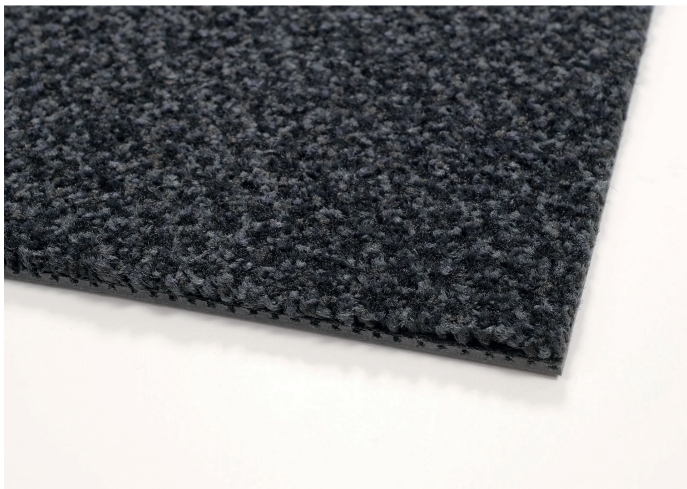

TECHNICAL DATA SHEET - ALBA

Mat for medium foot traffic. Made of polyamide fibre arranged in dense alternating rows and sealed in an impermeable base. We recommend the Alba mat as a 2nd or 3rd cleaning zone.

Flammability classification: Cfl-s1

Technical parameters

Dimensions:	According to the client's requirements (one dimension max. 195 cm)
Height:	7,5 mm
Material:	100% PA6
Weight:	3 450 g/m ²
Installation:	At floor level in a recessed hole or placed on the floor with a 2 cm wide rubber strip.
Maintenance:	Vacuum, pressure wash or scrub as necessary
Colour:	Black, brown, grey

black:

brown:

grey: